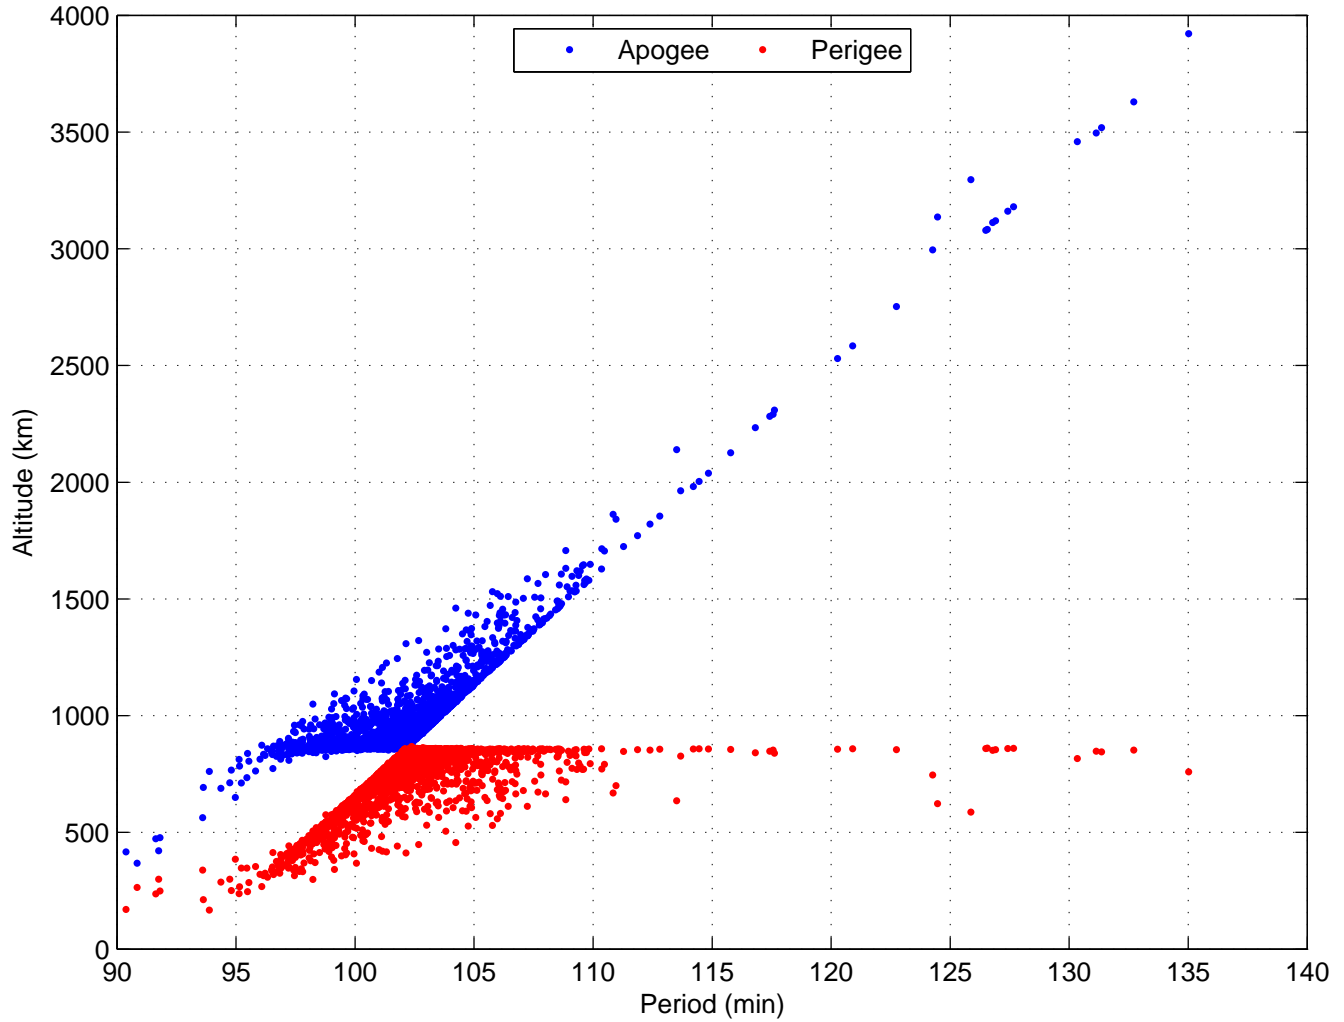

Gabbard Plot of FY 1C (1999–025) Debris
(2377 pieces)

Source: Celestrak/CSSI
(<http://celestrak.com/events/FY1C-Gabbard.pdf>)